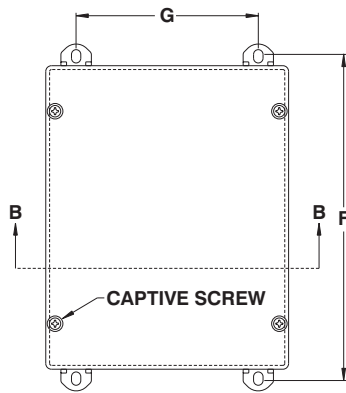

NEMA 4X ENCLOSURES

5412 ESSSC

STAINLESS STEEL SCREW COVER ENCLOSURE (BOLTED FEET)

The 5412 ESSSC stainless steel screw cover enclosures are used indoors or outdoors to protect the enclosed controls from dust, dirt, oil and water splashing. The box and cover are made of high quality 16 GA (Type 304) stainless steel, with all seams continuously welded. The opening has a curled lip around all sides to increase rigidity and prevent dripping water from entering the enclosure

when the door is open. A high quality, robotically poured-in-place, seamless gasket ensures a complete and durable water tight seal. The enclosure can be internally or externally mounted using the included die cast wall mounting feet. These feet have oblong holes to facilitate installation. Each enclosure comes complete with a 14 GA galvanized inner panel, which mounts on

welded nuts. The enclosures are unpainted and brushed smooth. Inner panel is galvanized (other colors available).

**CSA Certified / UL Listed
NEMA/EEMAC 4X / IP66**

**Refer to p.734 to validate
choice of substrate for the
application**

NOTE: - TWO MOUNTING FEET
IF B=4" OR LESS