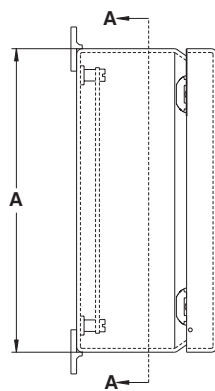

when the door is open. A high quality, robotically poured-in-place, seamless gasket ensures a complete and durable water tight seal. The enclosure can be internally or externally mounted using the included die cast wall mounting feet. These feet have oblong holes to facilitate installation. Each enclosure comes complete with a 14 GA galvanized inner panel, which mounts on

NOTE: - TWO MOUNTING FEET
IF B=4" OR LESS

SECTION B-B

SECTION A-A

CATALOG NUMBER	DIMENSIONS							SHIP WGT LBS.
	A	B	C	D	E	F	G	
5412 ESSSC120202	12	2	2.312	Ø Pan.	Ø Pan.	12.750	----	3
5412 ESSSC040403	4	4	3.312	Ø Pan.	Ø Pan.	4.750	----	2
5412 ESSSC060403	6	4	3.312	4.880	2.880	6.750	----	3
5412 ESSSC060404	6	4	4.312	4.880	2.880	6.750	----	4
5412 ESSSC060604	6	6	4.312	4.880	4.880	6.750	4.000	5
5412 ESSSC080604	8	6	4.312	6.880	4.880	8.750	4.000	6
5412 ESSSC080804	8	8	4.312	6.880	6.880	8.750	6.000	8
5412 ESSSC100804	10	8	4.312	8.880	6.880	10.750	6.000	9
5412 ESSSC101004	10	10	4.312	8.880	8.880	10.750	8.000	10
5412 ESSSC120404	12	4	4.312	10.880	2.880	12.750	----	6
5412 ESSSC160404	16	4	4.312	14.880	2.880	16.750	----	6
5412 ESSSC121005	12	10	5.312	10.880	8.880	12.750	8.000	13
5412 ESSSC080606	8	6	6.312	8.880	4.880	8.750	4.000	7
5412 ESSSC100806	10	8	6.312	8.880	6.880	10.750	6.000	10
5412 ESSSC101006	10	10	6.312	8.880	8.880	10.750	8.000	11
5412 ESSSC120606	12	6	6.312	10.880	4.880	12.750	4.000	9
5412 ESSSC121206	12	12	6.312	10.880	10.880	12.750	10.000	15
5412 ESSSC141206	14	12	6.312	12.880	10.880	14.750	10.000	19
5412 ESSSC160606	16	6	6.312	14.880	4.880	16.750	4.000	11
5412 ESSSC161406	16	14	6.312	14.880	12.880	16.750	12.000	23
5412 ESSSC141208	14	12	8.312	12.880	10.880	14.750	10.000	20
5412 ESSSC161410	16	14	10.312	14.880	12.880	16.750	12.000	25