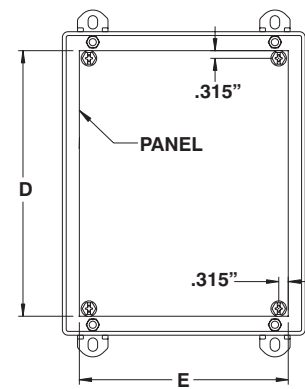

when the door is open. A high quality, robotically poured-in-place, seamless gasket ensures a complete and durable water tight seal. The enclosure can be internally or externally mounted using the included die cast wall mounting feet. These feet have oblong holes to facilitate installation. Each enclosure comes complete with a 14 GA galvanized inner panel, which mounts on

welded nuts. The enclosures are unpainted and brushed smooth. Inner panel is galvanized (other colors available).

**CSA Certified / UL Listed
NEMA/EEMAC 4X / IP66**

**Refer to p.734 to validate
choice of substrate for the
application**

NOTE: - TWO MOUNTING FEET
IF B=4" OR LESS

SECTION B-B

SECTION A-A

CATALOG NUMBER	DIMENSIONS							SHIP WGT LBS.
	A	B	C	D	E	F	G	
5412 ESSSC120202	12	2	2.312	Ø Pan.	Ø Pan.	12.750	----	3
5412 ESSSC040403	4	4	3.312	Ø Pan.	Ø Pan.	4.750	----	2
5412 ESSSC060403	6	4	3.312	4.880	2.880	6.750	----	3
5412 ESSSC060404	6	4	4.312	4.880	2.880	6.750	----	4
5412 ESSSC060604	6	6	4.312	4.880	4.880	6.750	4.000	5
5412 ESSSC080604	8	6	4.312	6.880	4.880	8.750	4.000	6
5412 ESSSC080804	8	8	4.312	6.880	6.880	8.750	6.000	8
5412 ESSSC100804	10	8	4.312	8.880	6.880	10.750	6.000	9
5412 ESSSC101004	10	10	4.312	8.880	8.880	10.750	8.000	10
5412 ESSSC120404	12	4	4.312	10.880	2.880	12.750	----	6
5412 ESSSC160404	16	4	4.312	14.880	2.880	16.750	----	6
5412 ESSSC121005	12	10	5.312	10.880	8.880	12.750	8.000	13
5412 ESSSC080606	8	6	6.312	8.880	4.880	8.750	4.000	7
5412 ESSSC100806	10	8	6.312	8.880	6.880	10.750	6.000	10
5412 ESSSC101006	10	10	6.312	8.880	8.880	10.750	8.000	11
5412 ESSSC120606	12	6	6.312	10.880	4.880	12.750	4.000	9
5412 ESSSC121206	12	12	6.312	10.880	10.880	12.750	10.000	15
5412 ESSSC141206	14	12	6.312	12.880	10.880	14.750	10.000	19
5412 ESSSC160606	16	6	6.312	14.880	4.880	16.750	4.000	11
5412 ESSSC161406	16	14	6.312	14.880	12.880	16.750	12.000	23
5412 ESSSC141208	14	12	8.312	12.880	10.880	14.750	10.000	20
5412 ESSSC161410	16	14	10.312	14.880	12.880	16.750	12.000	25